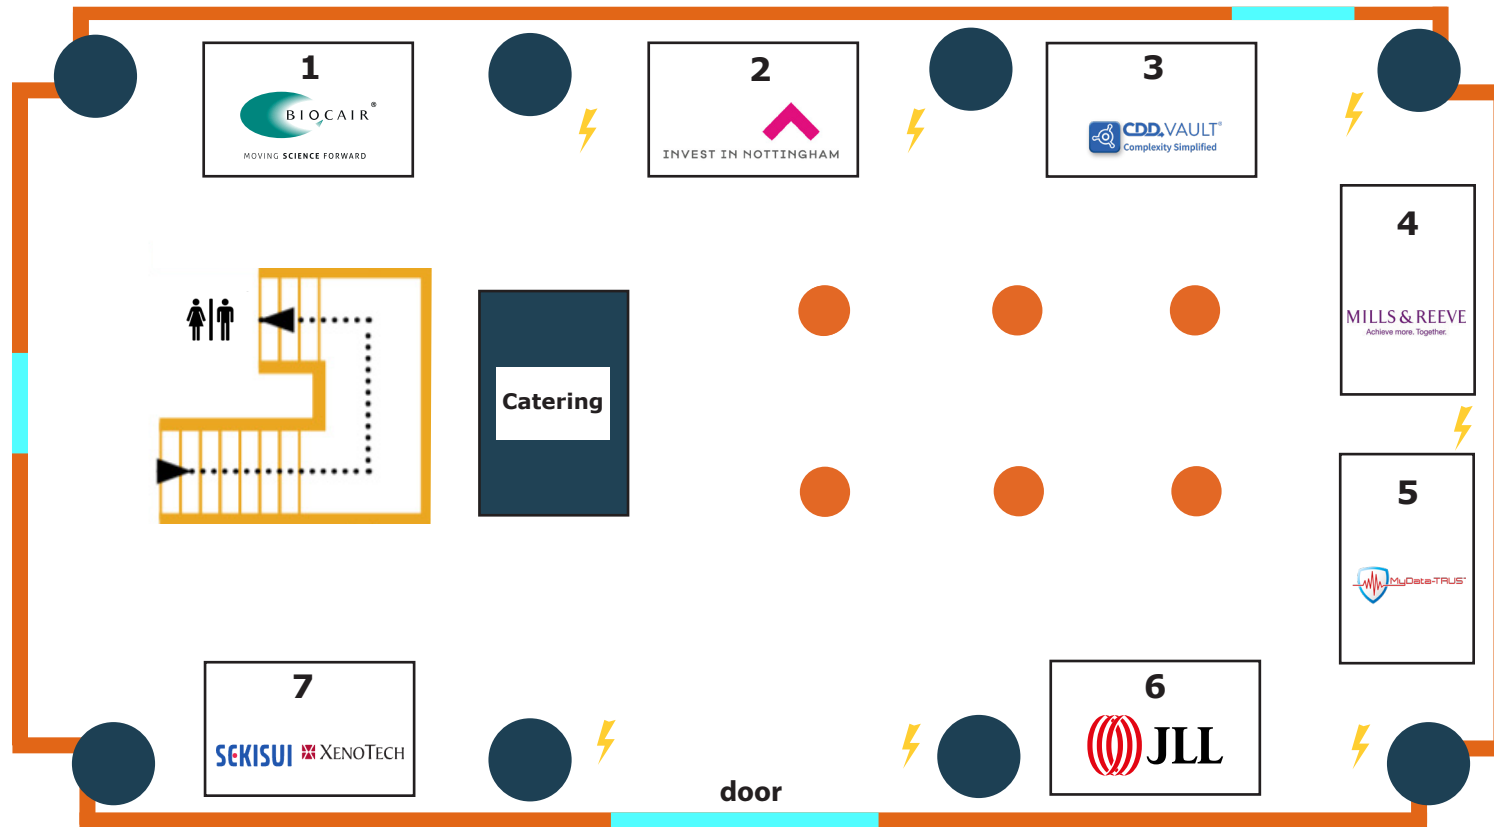

**Atrium - Exhibitor Stand Space**

**Exhibitor space size:**  
3m wide x 2 m deep, 3m high

**Key**

-  Glass Window
-  Glass Doors
-  Column
-  Power
-  Poser Tables
-  Toilets

# CAVENDISH ROOM - Exhibitor Stand Space

 Available exhibitor space

Exhibitor space size:  
3m wide x 2 m deep, 3m high

**Key**

 Column

 Power