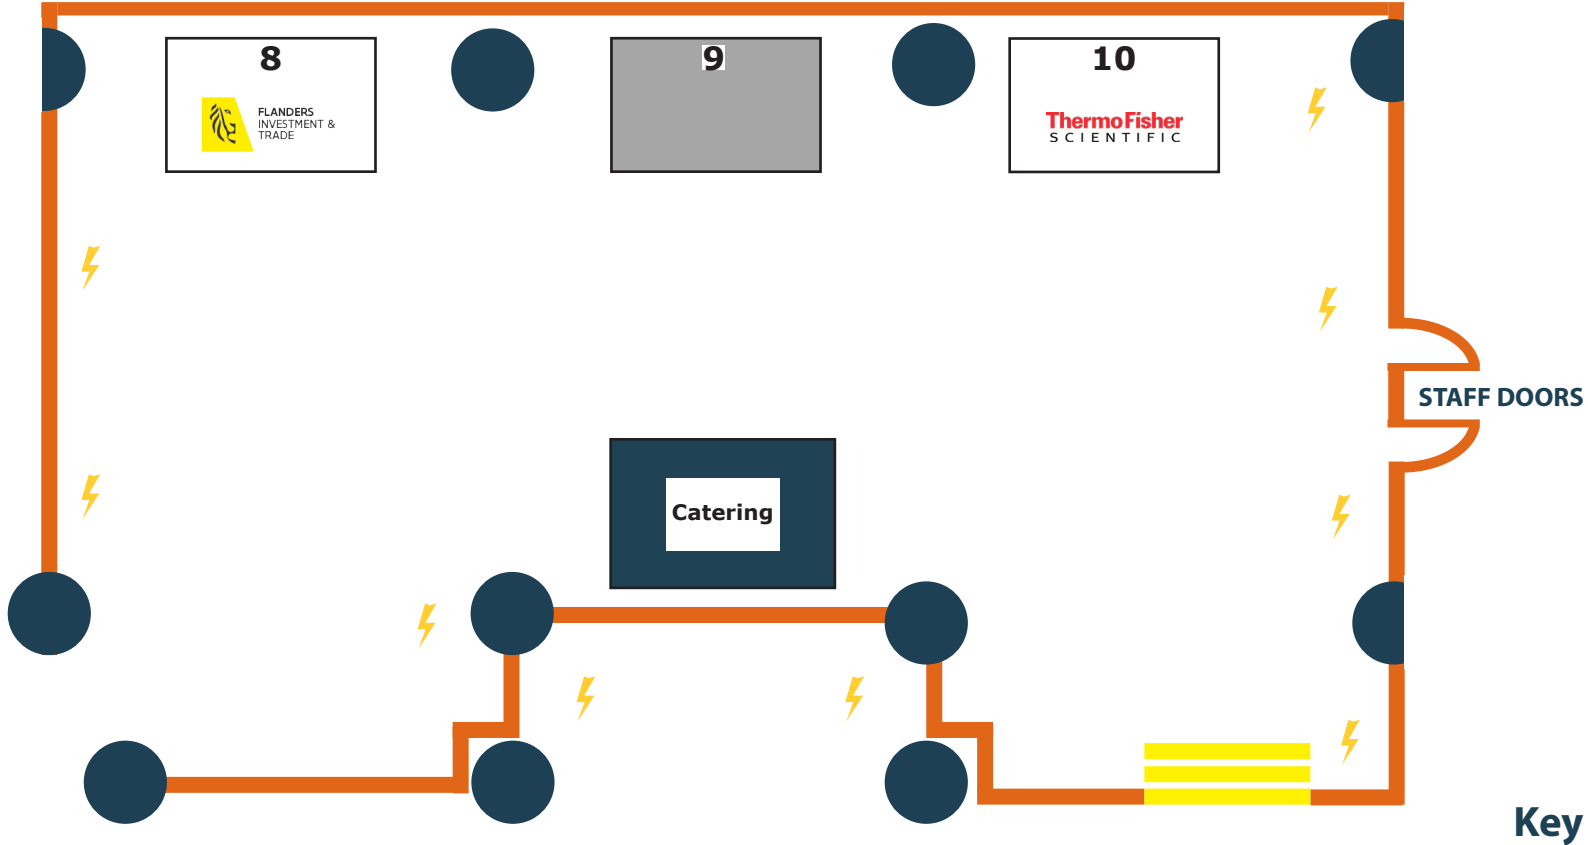

**Atrium - Exhibitor Stand Space**

**Exhibitor space size:**  
3m wide x 2 m deep, 3m high

**Key**

-  Glass Window
-  Glass Doors
-  Column
-  Power
-  Poser Tables
-  Toilets

# CAVENDISH ROOM - Exhibitor Stand Space

 Available exhibitor space

Exhibitor space size:  
3m wide x 2 m deep, 3m high

**Key**

 Column

 Power