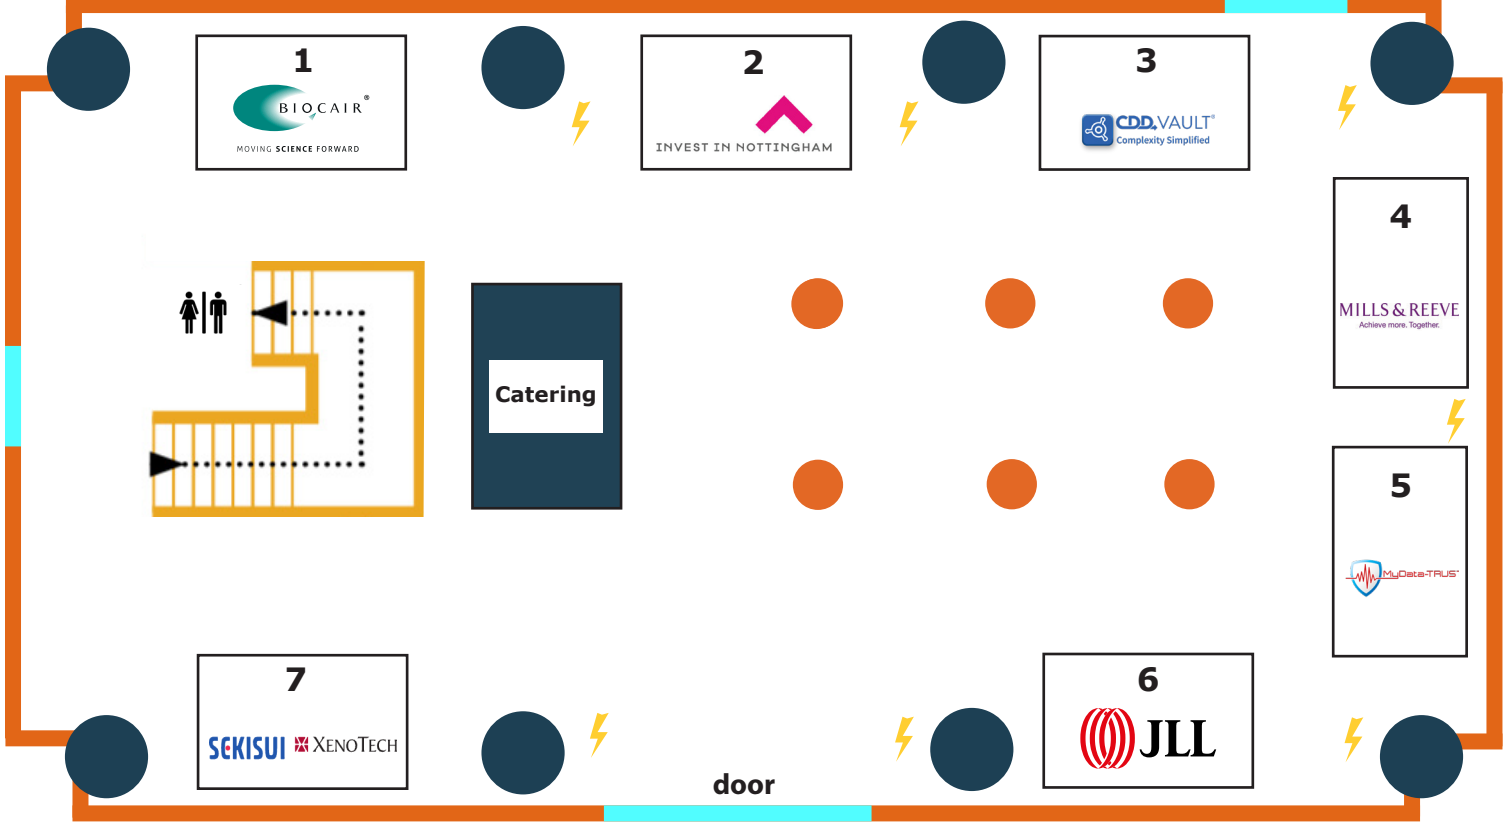

Atrium - Exhibitor Stand Space

Exhibitor space size:
3m wide x 2 m deep, 3m high

Key

-  Glass Window
-  Glass Doors
-  Column
-  Power
-  Poser Tables
-  Toilets

CAVENDISH ROOM - Exhibitor Stand Space

Key

- Column
- ⚡ Power

Exhibitor space size:
3m wide x 2 m deep, 3m high