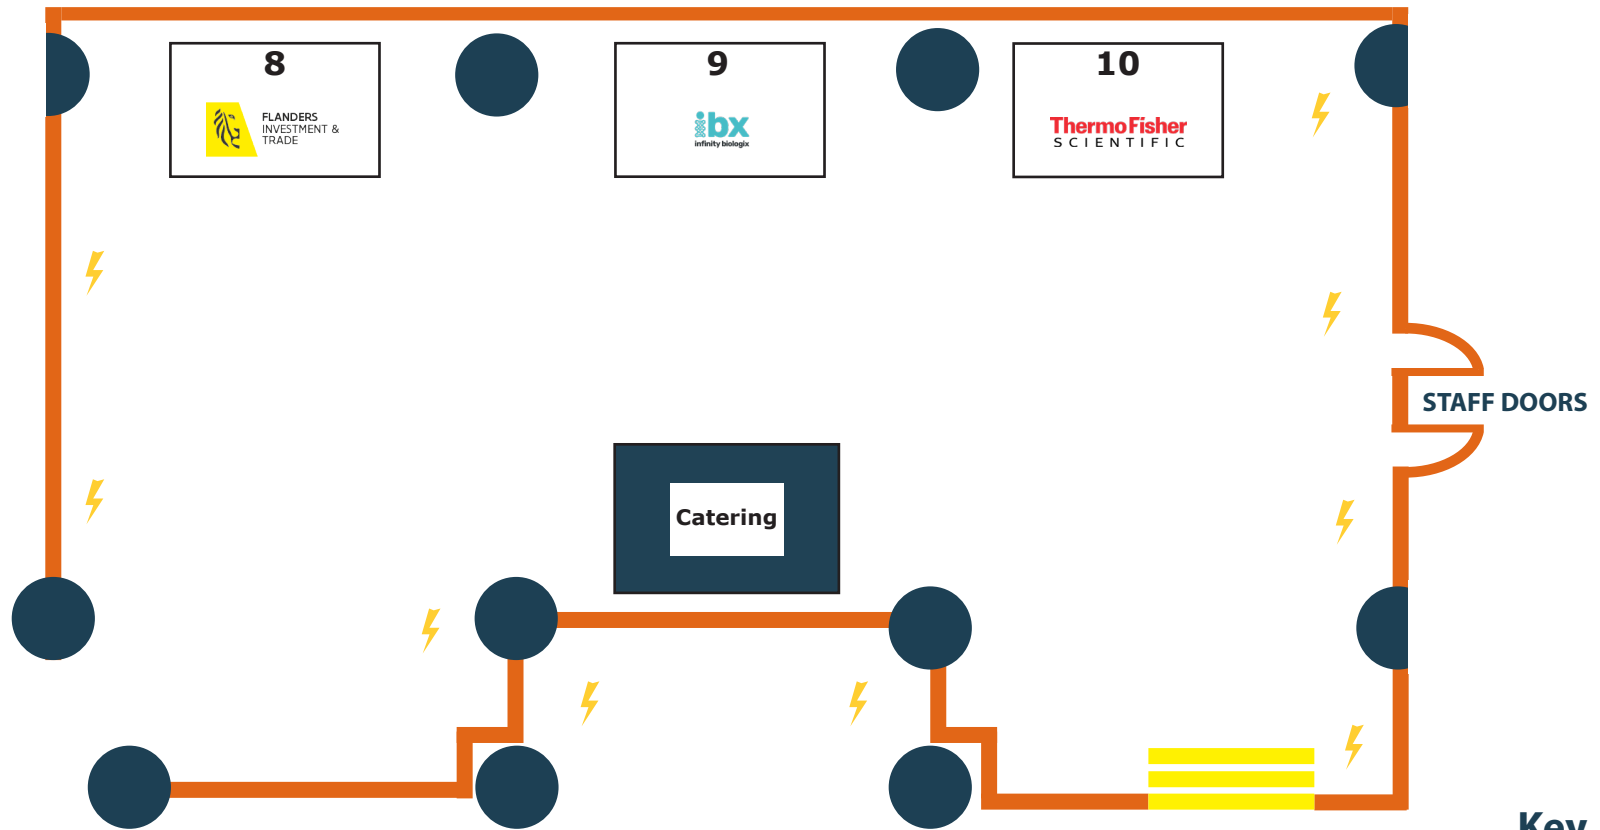

Atrium - Exhibitor Stand Space

Exhibitor space size:
3m wide x 2 m deep, 3m high

Key

-  Glass Window
-  Glass Doors
-  Column
-  Power
-  Poser Tables
-  Toilets

CAVENDISH ROOM - Exhibitor Stand Space

Key

- Column
- ⚡ Power

Exhibitor space size:
3m wide x 2 m deep, 3m high