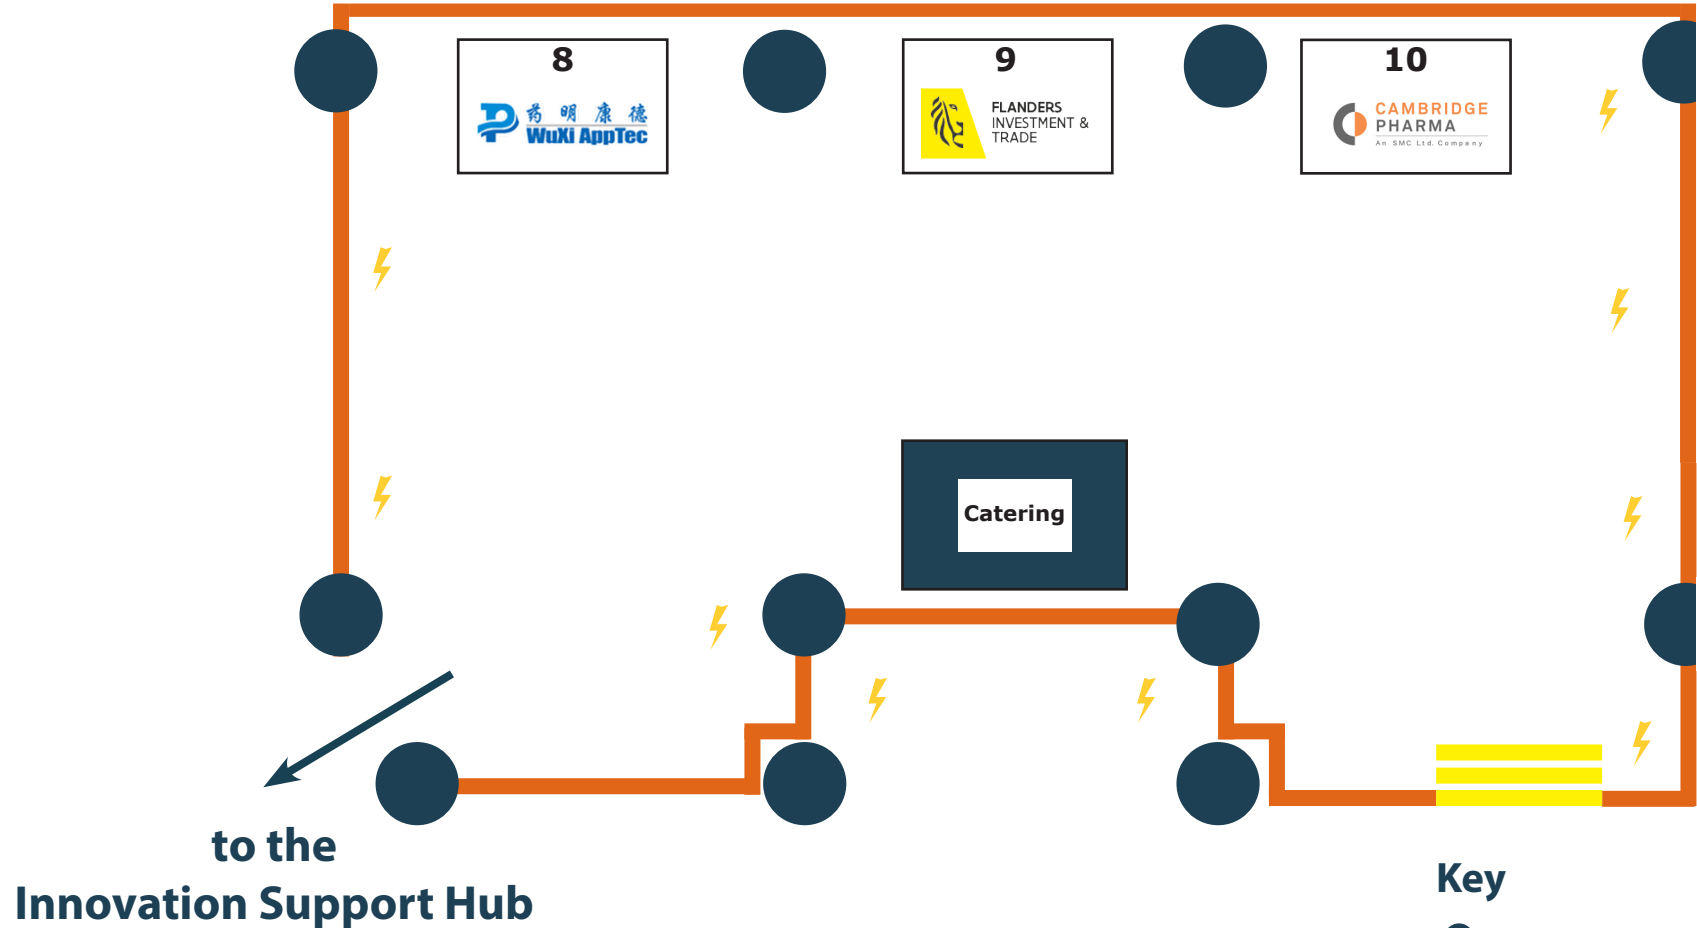

Atrium

to the
Innovation Support Hub

Key

- Glass Window
- Glass Doors
- Column
- Power
- Poser Tables
- Toilets

Exhibition Stands	
1. Discovery Park	5. Curiox
2. Invest in Nottingham	6. Sampled
3. Collaborative Drug Discovery	7. Thermo Fisher Scientific
4. Mills & Reeve	

Cavendish Room

- Exhibition Stands**
- 8. WuXi AppTec
 - 9. Flanders Investment & Trade
 - 10. Cambridge Pharma

- Key**
- Column
 - ⚡ Power

Innovation Support Hub

to the Cavendish Room

Key
⚡ Power

Exhibition Stands		
11. Cell Signaling Technology	14. LINK-J	17. North East Innovation Lab
12. Agenda Life Sciences	15. Restore Harrow Green	18. CPI
13. Horus Security	16. Precision Health Technologies Accelerator	19.