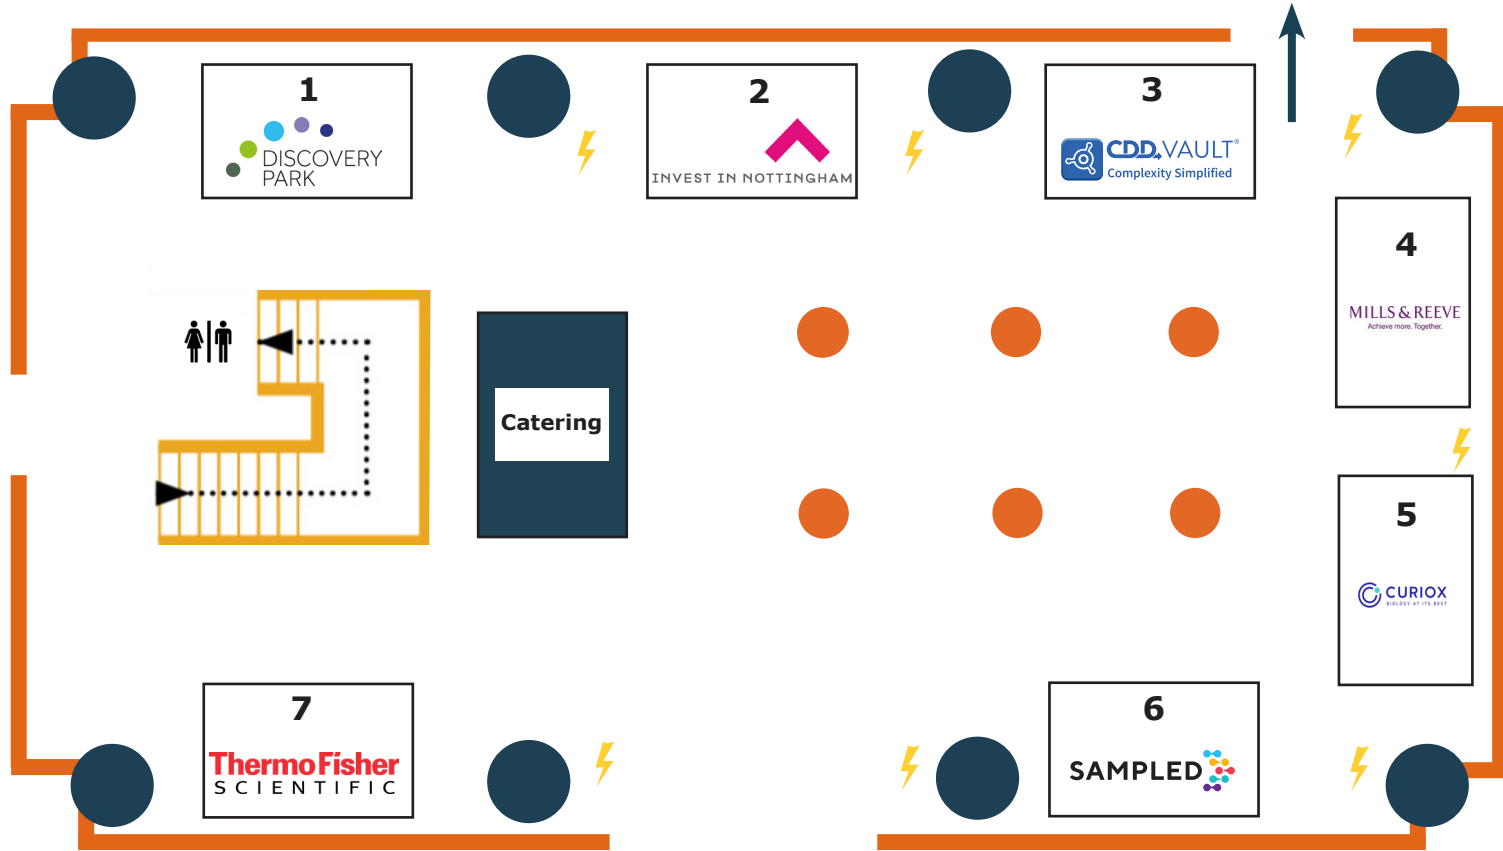

Atrium

to the
Innovation Support Hub

Key

- Glass Window
- Glass Doors
- Column
- Power
- Poser Tables
- Toilets

Exhibition Stands	
1. Discovery Park	5. Curiox
2. Invest in Nottingham	6. Sampled
3. Collaborative Drug Discovery	7. Thermo Fisher Scientific
4. Mills & Reeve	

Cavendish Room

- Exhibition Stands**
- 8. WuXi AppTec
 - 9. Flanders Investment & Trade
 - 10. Cambridge Pharma

- Key**
- Column
 - ⚡ Power

Innovation Support Hub

to the Cavendish Room

Key
⚡ Power

Exhibition Stands		
11. Cell Signaling Technology	14. LINK-J	17. North East Innovation Lab
12. Agenda Life Sciences	15. Restore Harrow Green	18. CPI
13. Horus Security	16. Precision Health Technologies Accelerator	19.