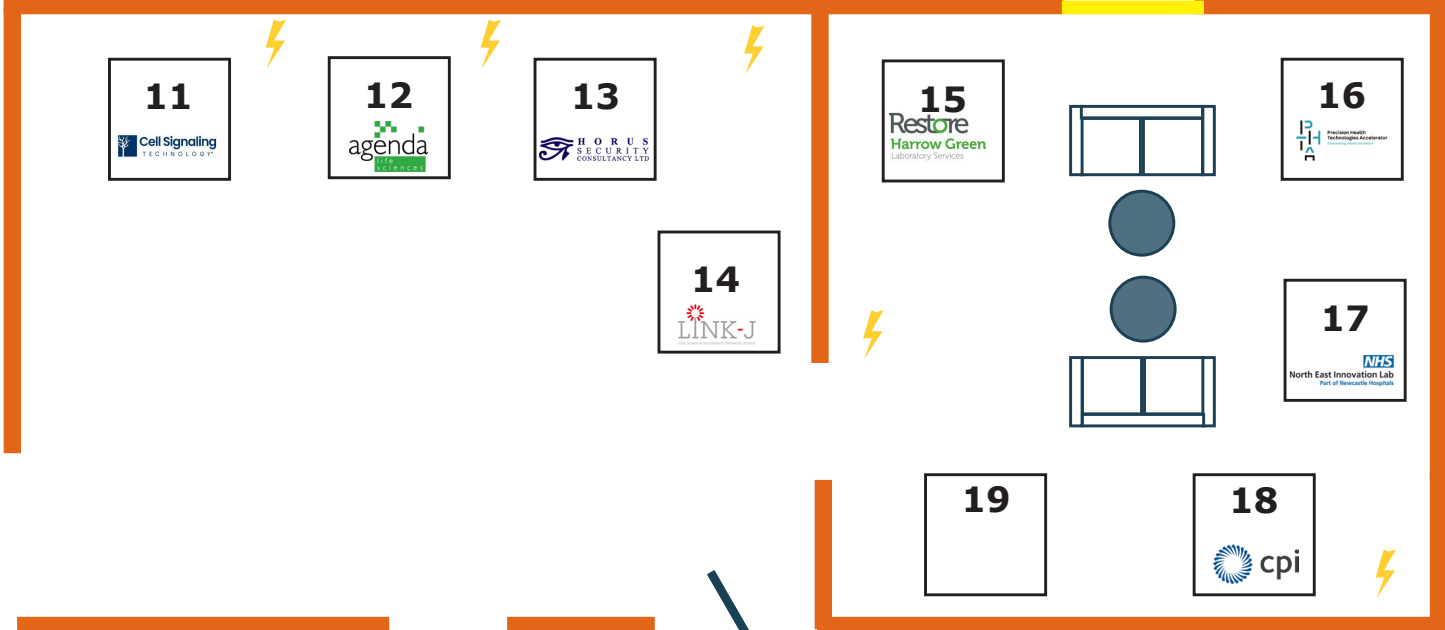

Atrium

to the
Innovation Support Hub

Key

- Glass Window
- Glass Doors
- Column
- Power
- Poser Tables
- Toilets

Exhibition Stands	
1. Discovery Park	5. Curiox
2. Invest in Nottingham	6. Sampled
3. Collaborative Drug Discovery	7. Thermo Fisher Scientific
4. Mills & Reeve	

Cavendish Room

- Exhibition Stands**
- 8. WuXi AppTec
 - 9. Flanders Investment & Trade
 - 10. Cambridge Pharma

- Key**
- Column
 - ⚡ Power

Innovation Support Hub

to the Cavendish Room

Key
⚡ Power

Exhibition Stands		
11. Cell Signaling Technology	14. LINK-J	17. North East Innovation Lab
12. Agenda Life Sciences	15. Restore Harrow Green	18. CPI
13. Horus Security	16. Precision Health Technologies Accelerator	19.