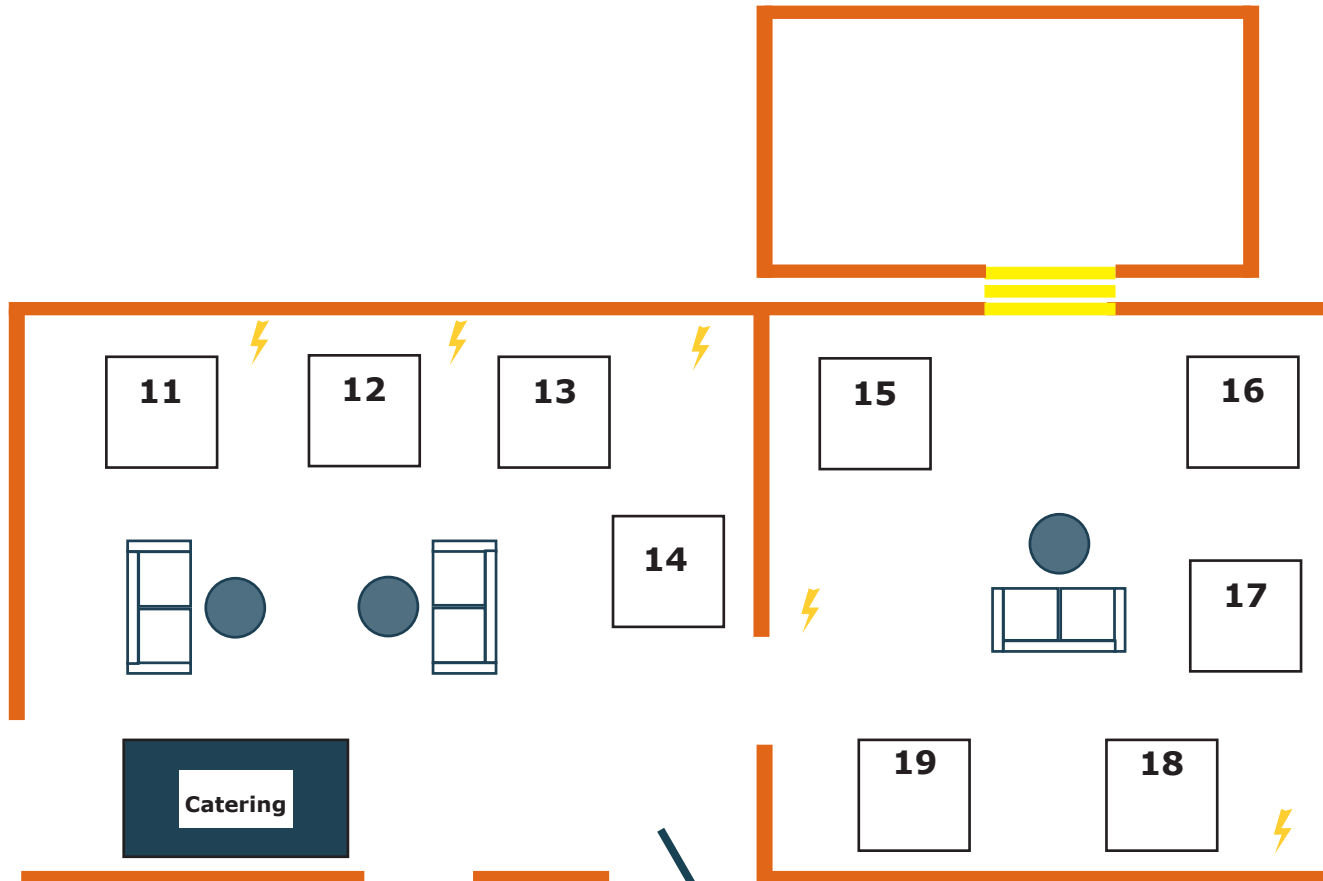

ATRIUM

to the
Innovation Support Hub

Key

-  Glass Window
-  Glass Doors
-  Column
-  Power
-  Poser Tables
-  Toilets

Exhibition Stands	
1.	5. Curiox
2.	6.
3.	7.
4. Mills & Reeve	

CAVENDISH ROOM

INNOVATION SUPPORT HUB

to the Cavendish Room

Key

 Power

Exhibition Stands		
11.	14.	17.
12.	15.	18.
13.	16.	19.