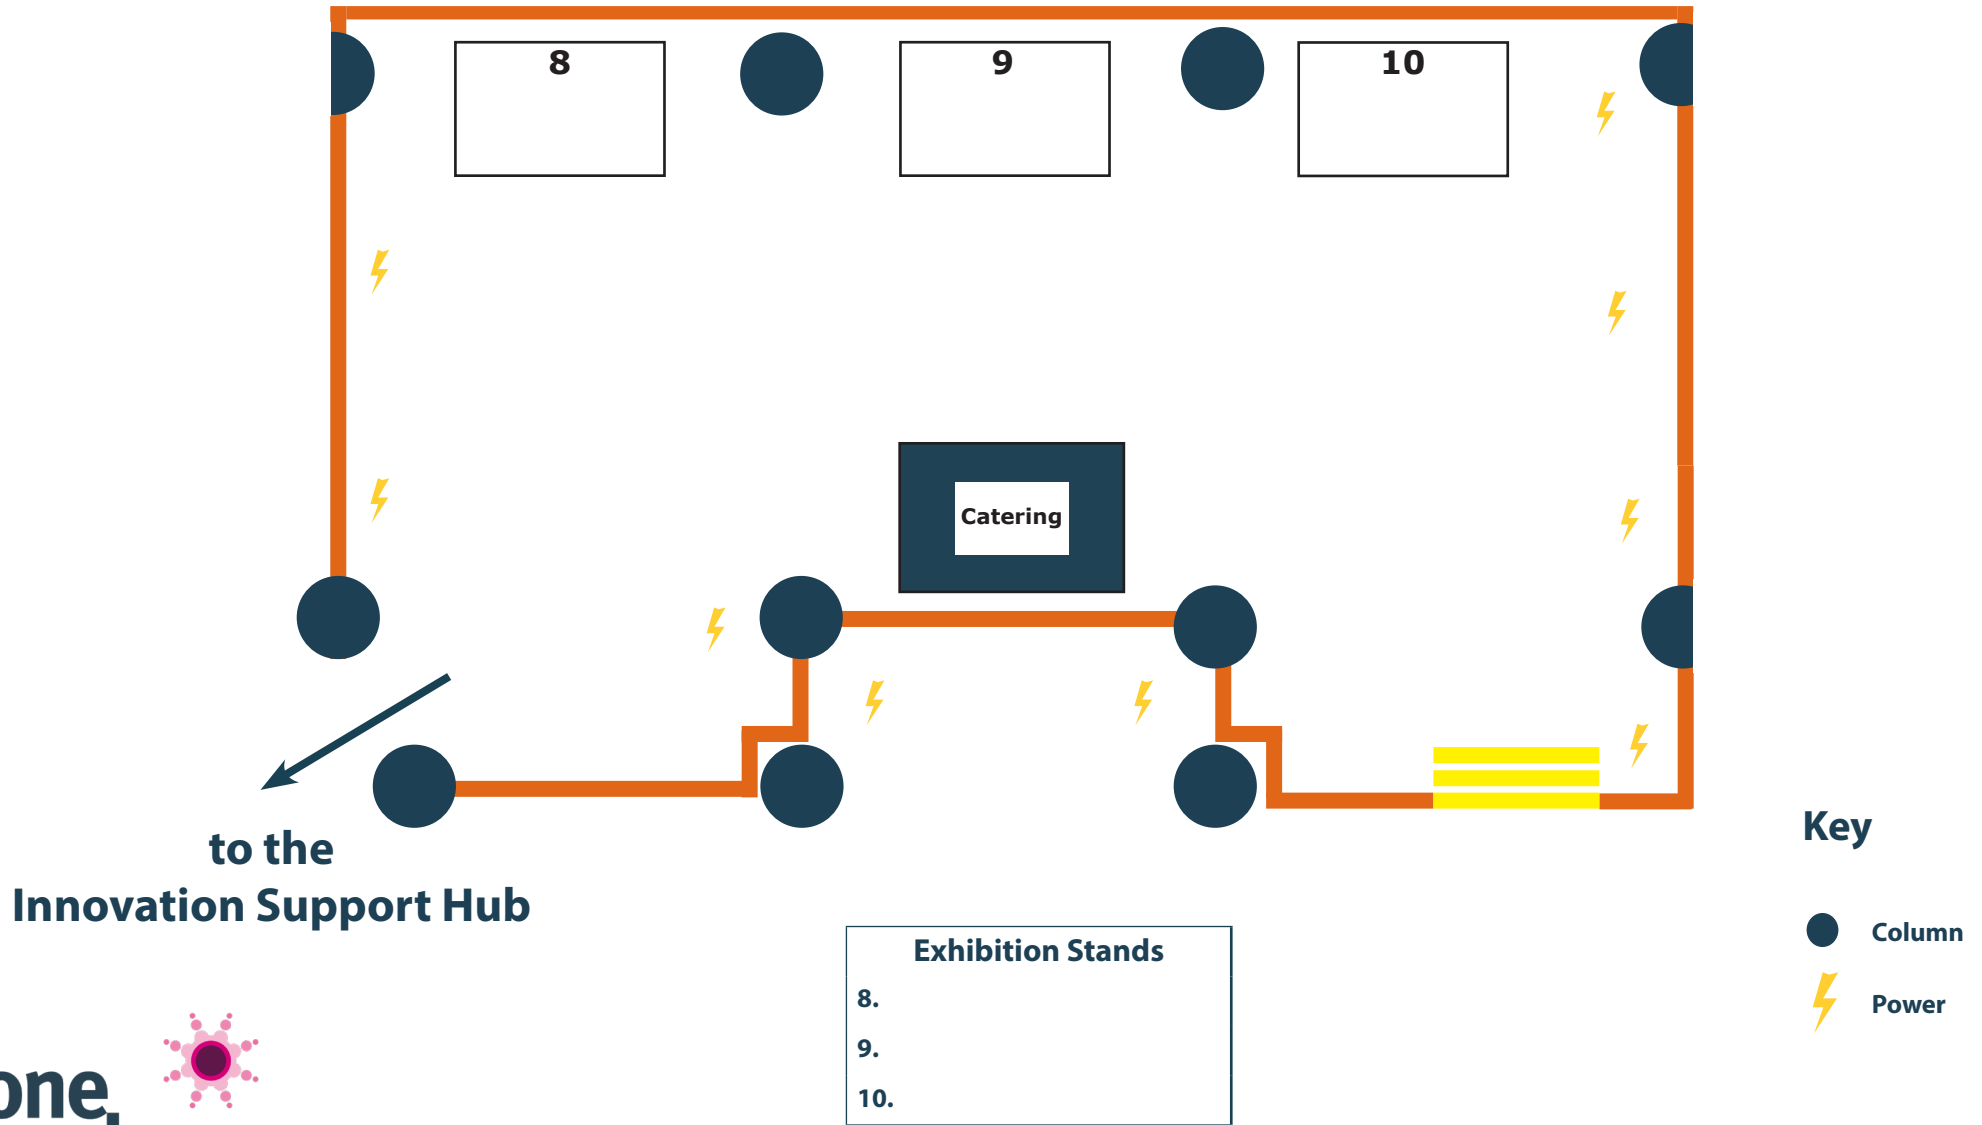

ATRIUM

to the
Innovation Support Hub

Key

-  Glass Window
-  Glass Doors
-  Column
-  Power
-  Poser Tables
-  Toilets

Exhibition Stands	
1.	5. Curiox
2.	6.
3.	7.
4. Mills & Reeve	

CAVENDISH ROOM

INNOVATION SUPPORT HUB

to the Cavendish Room

Key

 Power

Exhibition Stands		
11.	14.	17.
12.	15.	18.
13.	16.	19.