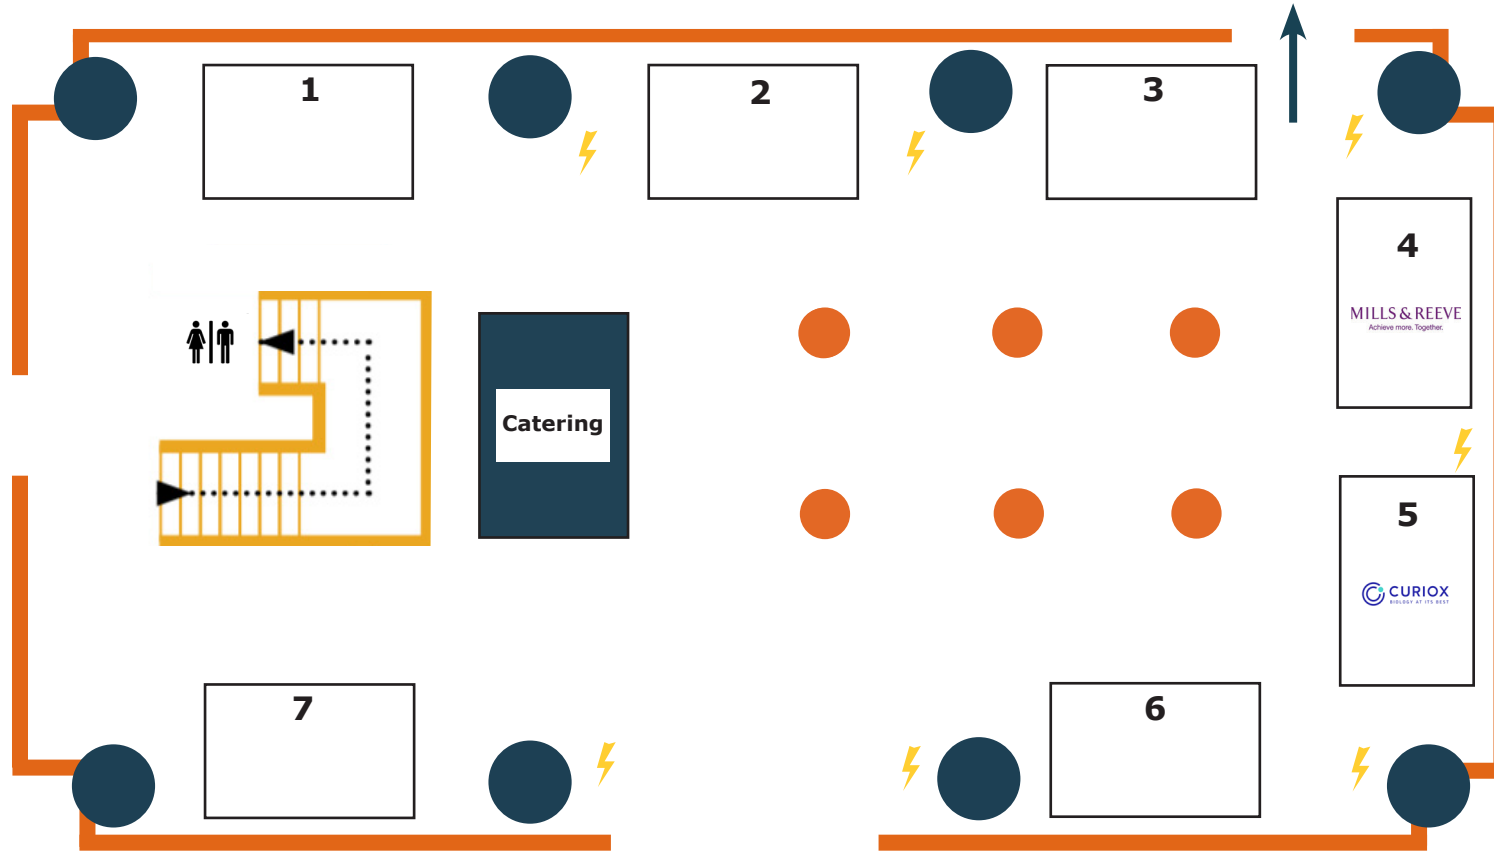

ATRIUM

to the
Innovation Support Hub

Key

-  Glass Window
-  Glass Doors
-  Column
-  Power
-  Poser Tables
-  Toilets

Exhibition Stands	
1.	5. Curiox
2.	6.
3.	7.
4. Mills & Reeve	

CAVENDISH ROOM

INNOVATION SUPPORT HUB

to the Cavendish Room

Key

 Power

Exhibition Stands		
11.	14.	17.
12.	15.	18.
13.	16.	19.