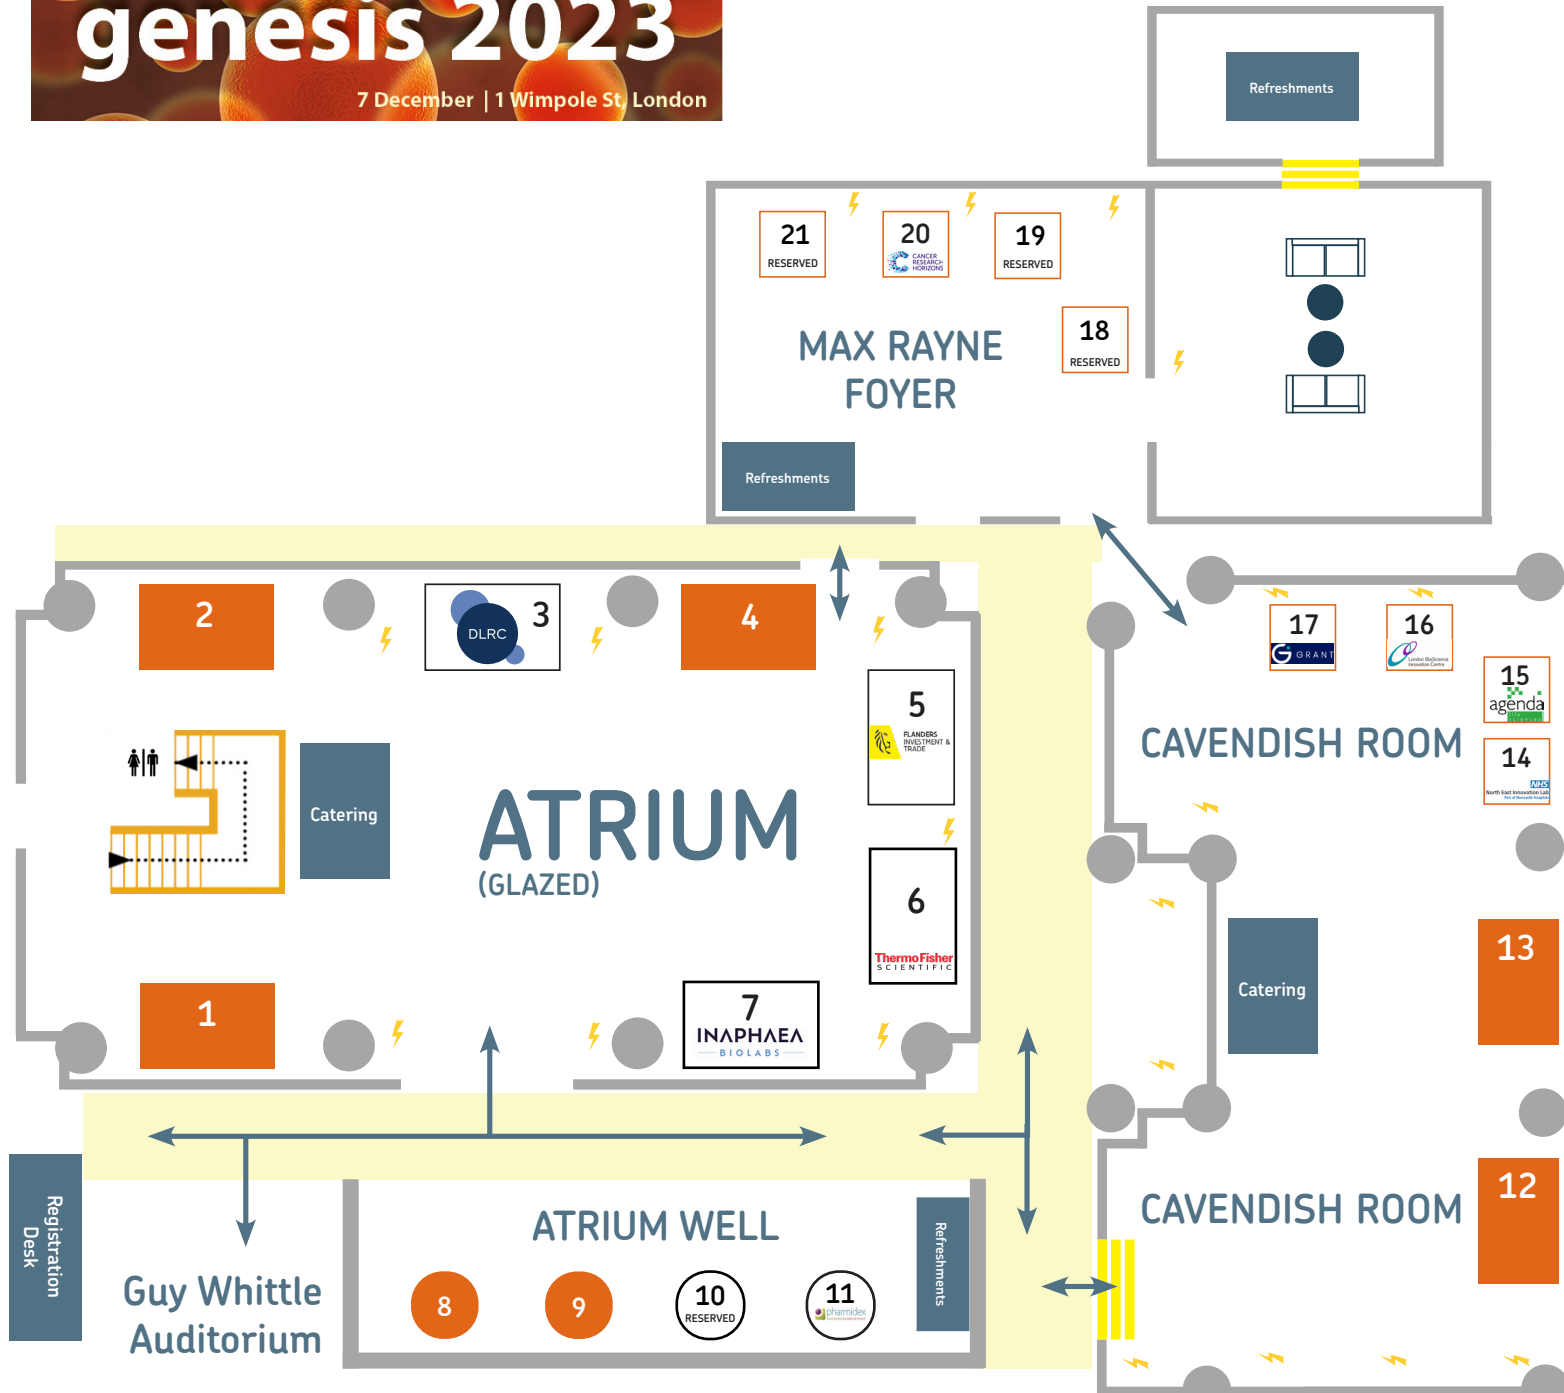

genesis 2023

7 December | 1 Wimpole St, London

Floorplan

- 1.
- 2.
3. DLRC
- 4.
5. Flanders Investment & Trade
6. Thermo Fisher Scientific
7. Inaphaea BioLabs
- 8.
- 9.
10. Reserved
11. Pharmidex
- 12.
- 13.
14. North East Innovation Lab
15. Agenda Life Sciences
16. London Bioscience Innovation Centre (LBIC)
17. Grant Instruments
18. Reserved
19. Reserved
20. Cancer Research Horizons
21. Reserved

- KEY**
- 1-13 Sponsor Stand
 - 14-21 Exhibition Stand
 - 9-11 Poseur Table and Pop Up
 - Columns
 - Power points