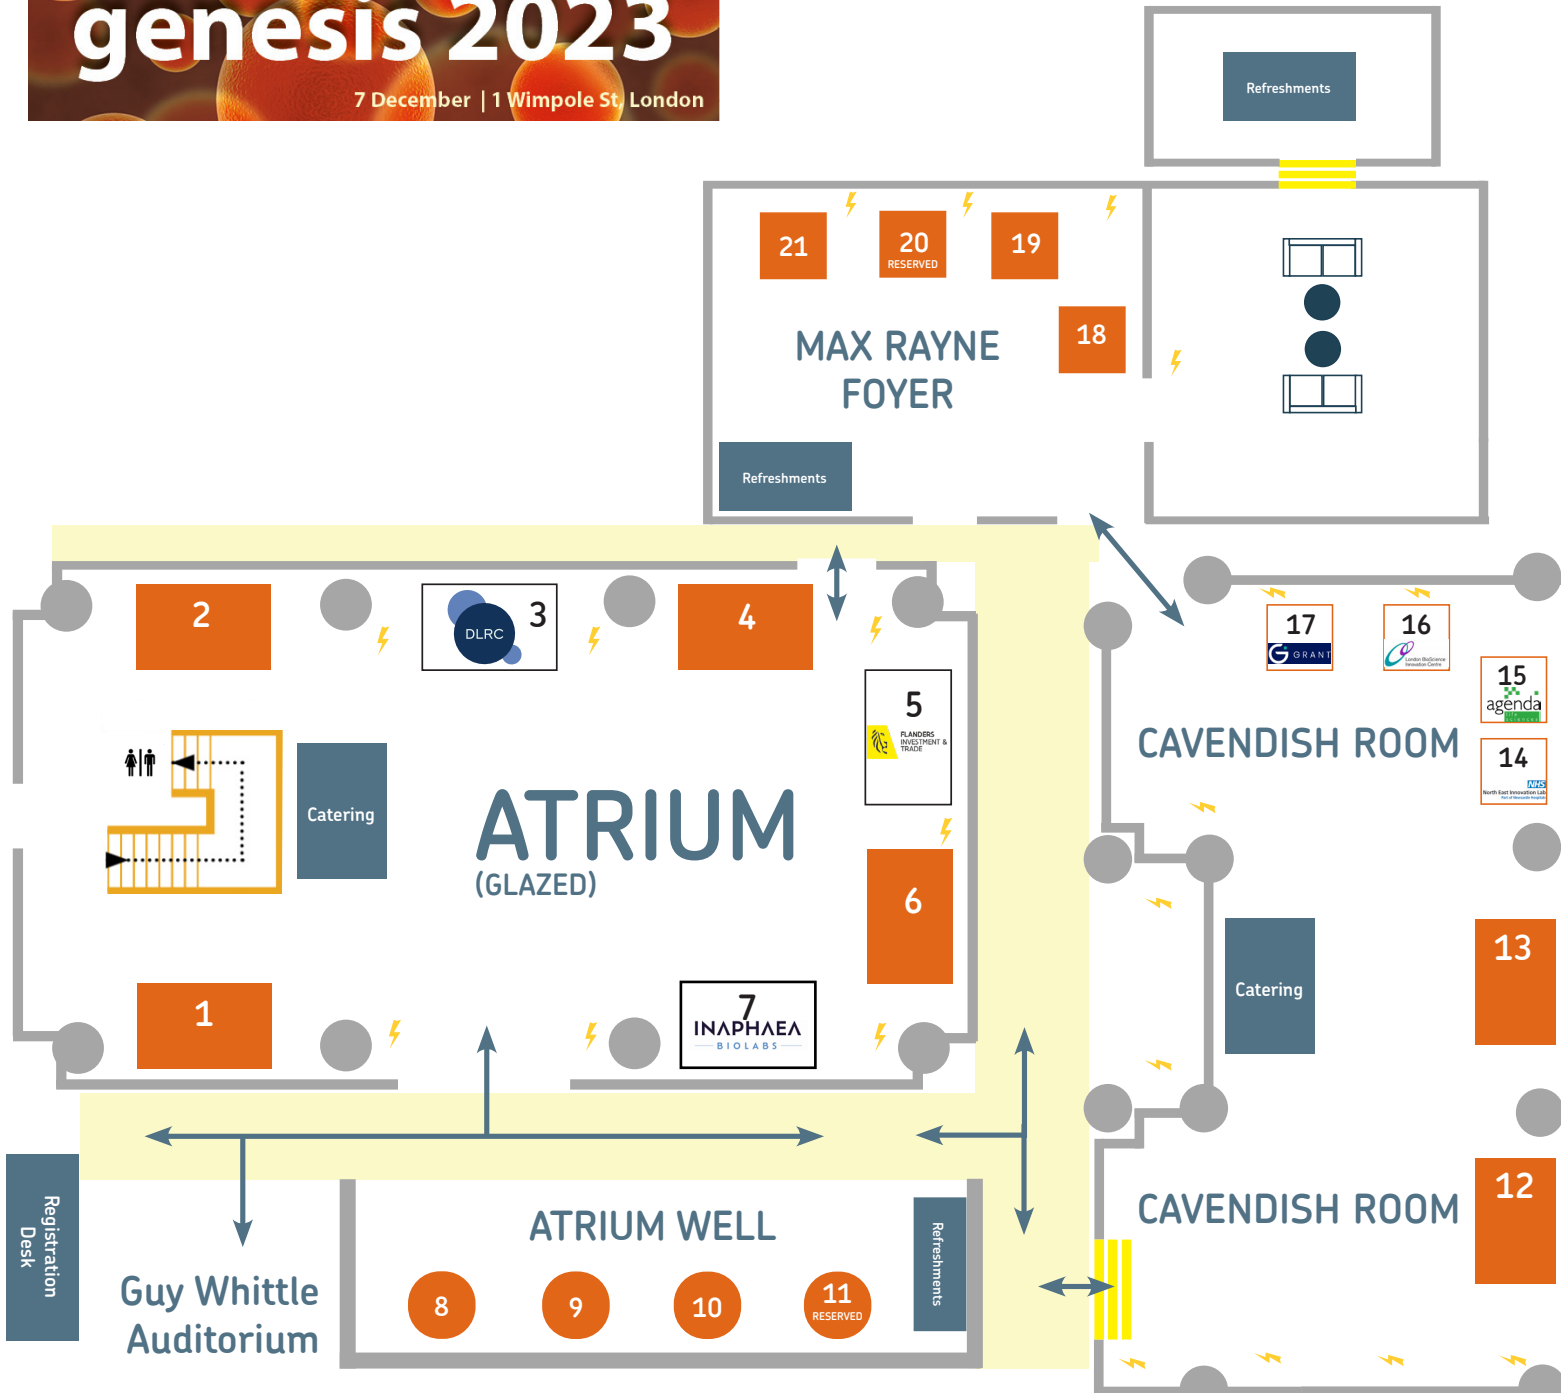

genesis 2023

7 December | 1 Wimpole St | London

Floorplan

- 1.
- 2.
3. DLRC
- 4.
5. Flanders Investment & Trade
- 6.
7. Inaphaea BioLabs
- 8.
- 9.
- 10.
11. Reserved
- 12.
- 13.
14. North East Innovation Lab
15. Agenda Life Sciences
16. London Bioscience Innovation Centre (LBIC)
17. Grant Instruments
- 18.
- 19.
20. Reserved
- 21.

KEY

- 1-13 Sponsor Stand
- 14-21 Exhibition Stand
- 9-11 Poseur Table and Pop Up
- Columns
- ⚡ Power points