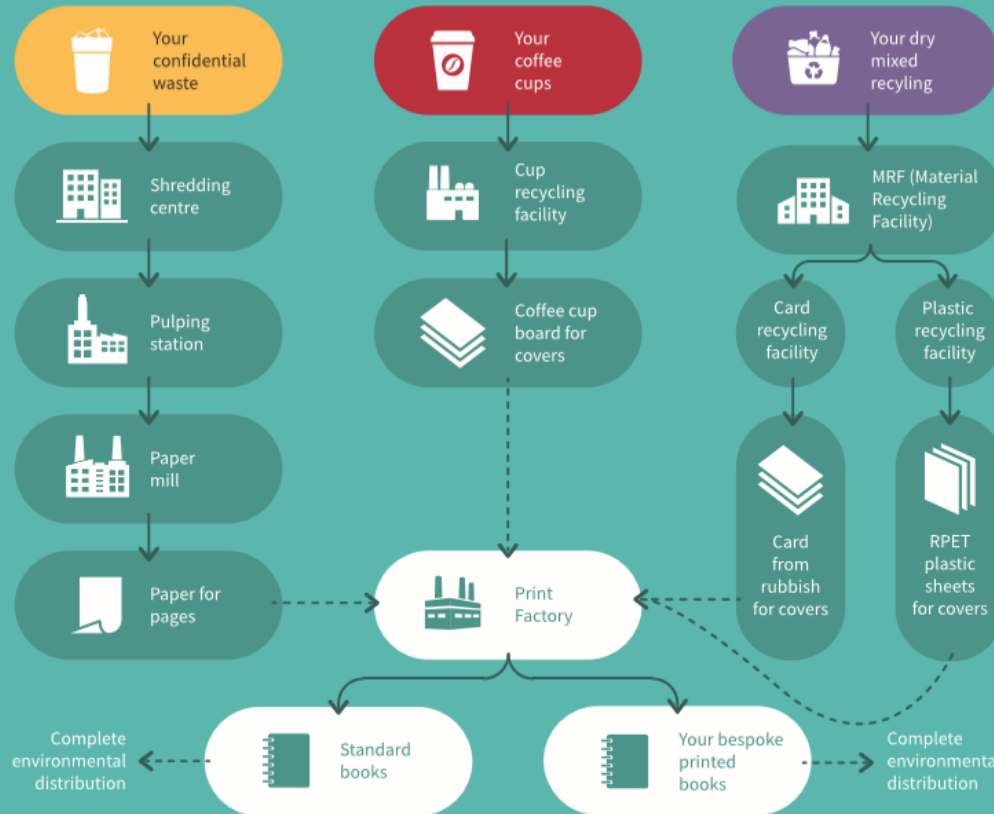

Less delivery vehicles idling and blocking store fronts, detracting from a positive consumer environment

Consolidated Purchasing

- Help to reduce emissions through collaboration and consolidation

Responsible Sourcing

- Our purchasing and product specialists have been supplying products from sustainable sources for many years.
- Our paper product ranges include FSC, PEFC, Nordic Swann, European ECO Flower and Blue Angel certification
- Our beverage range include Rain Forest and Fairtrade certification
- We have many recycled plastic products
- The wood for our furniture is from sustained forests and recycle program for old furniture

Recycling/Remanufactured/Original Toners

In House & Off Site Shredding

Complete & Remarkable Closed Loop Pooled Recycling Solution

complete business solutions

Don't let your rubbish go to waste!

Our I used to be... range